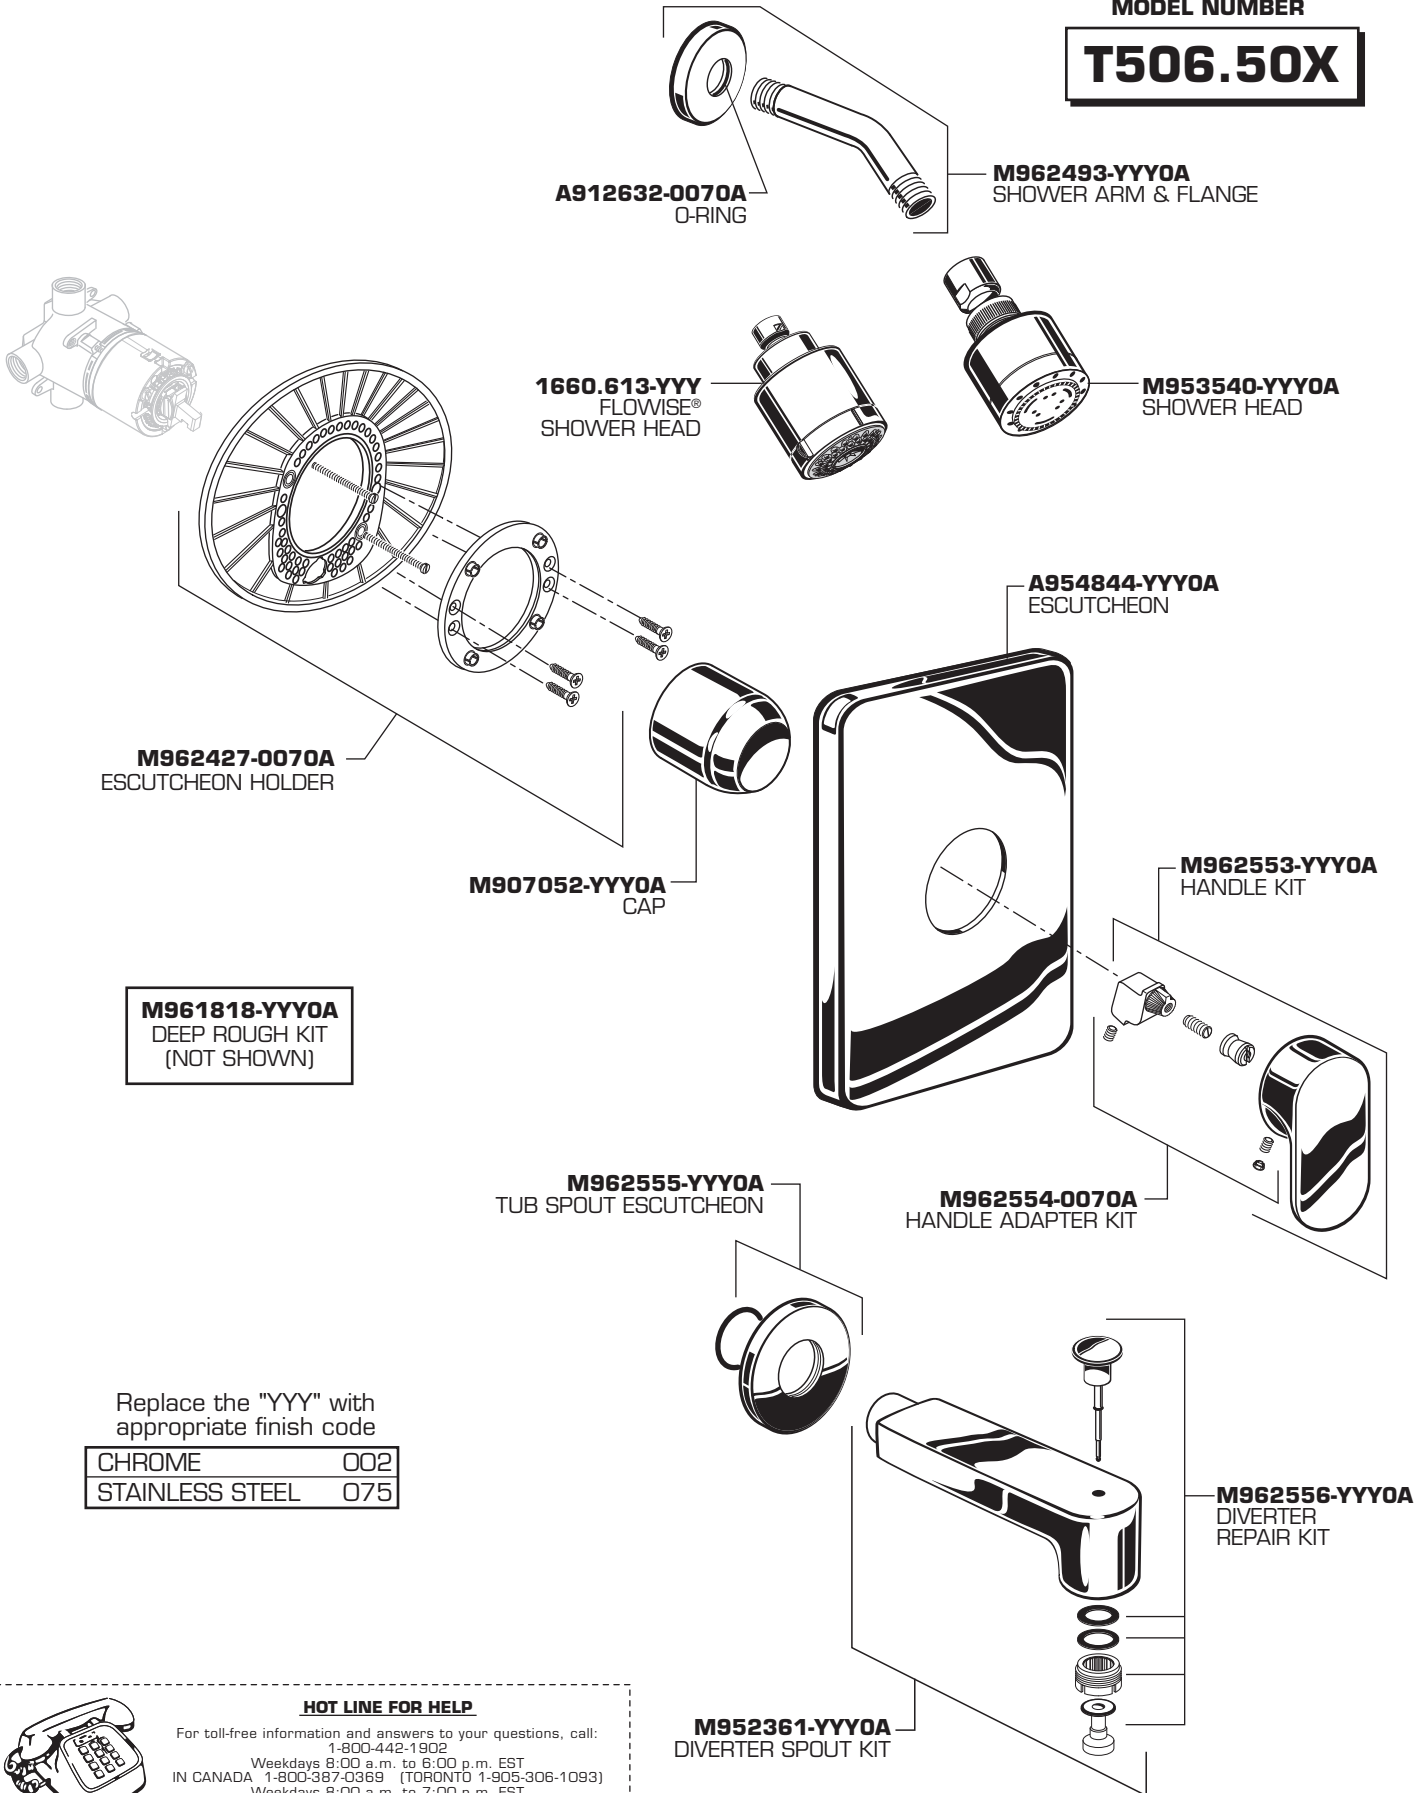

MOMENTS BATH/SHOWER TRIM KIT MODEL NUMBER

T506.50X

M961818-YYY0A
DEEP ROUGH KIT
(NOT SHOWN)

Replace the "YYY" with appropriate finish code

CHROME	002
STAINLESS STEEL	075

HOT LINE FOR HELP

For toll-free information and answers to your questions, call:
1-800-442-1902
Weekdays 8:00 a.m. to 6:00 p.m. EST
IN CANADA 1-800-387-0389 (TORONTO 1-905-306-1093)
Weekdays 8:00 a.m. to 7:00 p.m. EST
IN MEXICO 01-800-839-1200